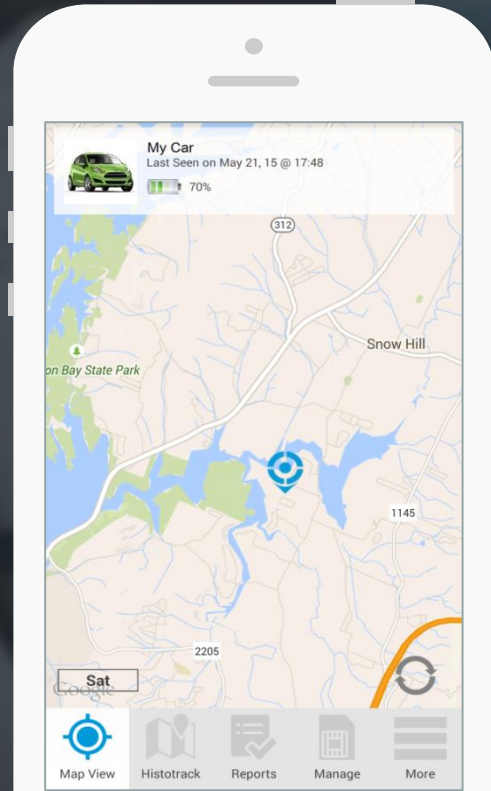

myAspenta – Free Web/Mobile App

Free, easy to use and always with you.

Working in tandem with Vectu, the myAspenta app provides all the tools needed to securely control and monitor people and things that are most important to you.

Location Updates

View location on the map along with product details and battery level.

Multiple Devices

Locate as many devices as you want in a single account, whether yours or shared with you.

Sharing

Share your Vectu locator with a click of a button and let your friends or relatives follow your device.

Simultaneous Notifications

Notifications are sent out to up to four phone numbers and four email addresses at the same time.

Private

Know that information about you or your family will never be sold or shared with others without your consent.

Speed Alerts

Set a speed limit and be alerted immediately if it is exceeded.

Geofence

Create a geofence and receive alerts whenever Vectu exits this area.

Arm Feature

Arming creates an instant Safe Spot around the device. You will be alerted, if it moves from that location.

Real Time Notifications

Real time SMS, Email & Push notifications allow you to quickly find out everything you need to know.

Trip History & Reports

The history view lets you see where Vectu was in the past. Reports reveal triggered alarms and alerts.

Android 2.3 and above

iOS 7.0 and above

Other smartphones & computers – myAspenta.com